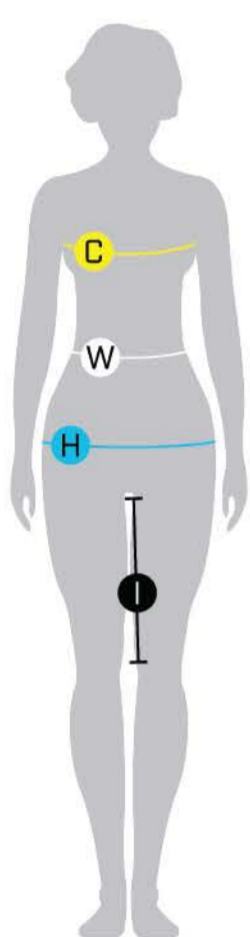

SIZE CHART

MEN'S

		XXS	XS	S	M	L	XL	XXL	3XL	4XL	5XL
SIZE : Inches											
CHEST	C	33-34	34-36	36-37	37-39	39-41	41-42.5	42.5-44	44-45	45-47	47+
WAIST	W	27-29	29-30	30-32	32-34	34-35.5	35.5-37	37-38.5	38.5-40	40-41.5	41.5+
HIPS	H	36-37	37-39	39-41	41-42.5	42.5-44	44-45.5	45.5-47	47-49	49-50	50+
INSEAM	I	XXS	XS	S	M	L	XL	XXL	3XL	4XL	5XL
ELITE/GRAVEL BIB		8.5"	9"	9.5"	10"	10.5"	10.75"	11"	11.5"	12"	12.5"
RACE BIB		8"	8.5"	9.5"	10"	10.5"	11"	11.5"	12"	12.5"	12.5"
BIOFIT BIB		7"	7.5"	8"	8.5"	9"	9.5"	10"	10.5"	11"	11.5"
PRO PELOTON BIB		8.5"	8.5"	9"	9.25"	9.75"	10"	10.5"	10.75"	11.25"	11.25"
CENTURY SHORT		9.5"	10"	10.5"	10.75"	11"	11.5"	12"	12.25"	12.75"	13"

WOMEN'S

		XXS	XS	S	M	L	XL	XXL	3XL	4XL	5XL
SIZE : Inches											
CHEST	C	29-31	31-33	33-34.5	34.5-36	36-37.5	37.5-39	39-40	40-42	42-44	44+
WAIST	W	22-24	24-25	25-27	27-29	29-30	30-32	32-33	33-35	35-37	37+
HIPS	H	33-35	35-37	37-38.5	38.5-40	40-41	41-43	43-44	44-46	46-48	48+
INSEAM	I	XXS	XS	S	M	L	XL	XXL	3XL	4XL	5XL
QOM BIB SHORT		6.75"	7"	7.5"	8"	8.5"	8.75"	9"	9.5"	9.75"	10"
WOMEN'S GRAVEL SHORT		8.25"	8.75"	9"	9.5"	9.75"	10.25"	10.75"	11"	11.25"	11.75"

YOUTH

		I	II	III	IV	V
YEARS		6-7	8-9	10-11	12-13	14-15
HEIGHT	H	<4'	4'3"	4'8"	5'1"	5'5"
INSEAM		6.5"	7"	7.5"	8"	8.5"

GLOVES

		XXS	XS	S	M	L	XL	XXL	3XL
SIZE : Centimeters									
HAND CIRCUMFERENCE (C)		<17	17-18.5	18.5-20	20-21	21-22.5	22.5-24	24-25	>25