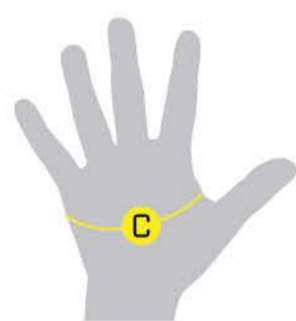

SIZE CHART

MEN'S

		XXS	XS	S	M	L	XL	XXL	3XL	4XL	5XL
SIZE : Inches											
CHEST	C	33-34	34-36	36-37	37-39	39-41	41-42.5	42.5-44	44-45	45-47	47+
WAIST	W	27-29	29-30	30-32	32-34	34-35.5	35.5-37	37-38.5	38.5-40	40-41.5	41.5+
HIPS	H	36-37	37-39	39-41	41-42.5	42.5-44	44-45.5	45.5-47	47-49	49-50	50+
INSEAM	I	XXS	XS	S	M	L	XL	XXL	3XL	4XL	5XL
ELITE/GRAVEL BIB		8.5"	9"	9.5"	10"	10.5"	10.75"	11"	11.5"	12"	12.5"
RACE BIB		8"	8.5"	9.5"	10"	10.5"	11"	11.5"	12"	12.5"	12.5"
BIOFIT BIB		7"	7.5"	8"	8.5"	9"	9.5"	10"	10.5"	11"	11.5"
PRO PELOTON BIB		8.5"	8.5"	9"	9.25"	9.75"	10"	10.5"	10.75"	11.25"	11.25"
CENTURY SHORT		9.5"	10"	10.5"	10.75"	11"	11.5"	12"	12.25"	12.75"	13"

WOMEN'S

		XXS	XS	S	M	L	XL	XXL	3XL	4XL	5XL
SIZE : Inches											
CHEST	C	29-31	31-33	33-34.5	34.5-36	36-37.5	37.5-39	39-40	40-42	42-44	44+
WAIST	W	22-24	24-25	25-27	27-29	29-30	30-32	32-33	33-35	35-37	37+
HIPS	H	33-35	35-37	37-38.5	38.5-40	40-41	41-43	43-44	44-46	46-48	48+
INSEAM	I	XXS	XS	S	M	L	XL	XXL	3XL	4XL	5XL
QOM BIB SHORT		6.75"	7"	7.5"	8"	8.5"	8.75"	9"	9.5"	9.75"	10"
WOMEN'S GRAVEL SHORT		8.25"	8.75"	9"	9.5"	9.75"	10.25"	10.75"	11"	11.25"	11.75"

YOUTH

		I	II	III	IV	V
YEARS		6-7	8-9	10-11	12-13	14-15
HEIGHT	H	<4'	4'3"	4'8"	5'1"	5'5"
INSEAM		6.5"	7"	7.5"	8"	8.5"

GLOVES

		XXS	XS	S	M	L	XL	XXL	3XL
SIZE : Centimeters									
HAND CIRCUMFERENCE (C)		<17	17-18.5	18.5-20	20-21	21-22.5	22.5-24	24-25	>25