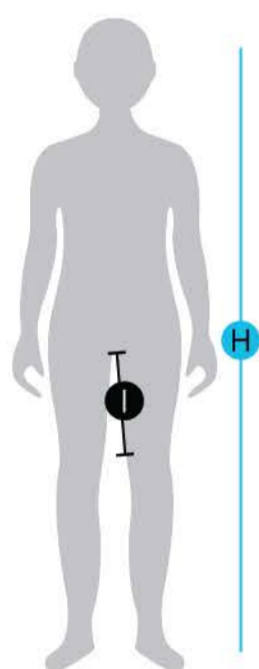

SIZE CHART

MEN'S

		XXS	XS	S	M	L	XL	XXL	3XL	4XL	5XL
SIZE : Inches											
CHEST	C	33-34	34-36	36-37	37-39	39-41	41-42.5	42.5-44	44-45	45-47	47+
WAIST	W	27-29	29-30	30-32	32-34	34-35.5	35.5-37	37-38.5	38.5-40	40-41.5	41.5+
HIPS	H	36-37	37-39	39-41	41-42.5	42.5-44	44-45.5	45.5-47	47-49	49-50	50+
INSEAM	I	XXS	XS	S	M	L	XL	XXL	3XL	4XL	5XL
ELITE/GRAVEL BIB		8.5"	9"	9.5"	10"	10.5"	10.75"	11"	11.5"	12"	12.5"
RACE BIB		8"	8.5"	9.5"	10"	10.5"	11"	11.5"	12"	12.5"	12.5"
BIOFIT BIB		7"	7.5"	8"	8.5"	9"	9.5"	10"	10.5"	11"	11.5"
PRO PELOTON BIB		8.5"	8.5"	9"	9.25"	9.75"	10"	10.5"	10.75"	11.25"	11.25"
CENTURY SHORT		9.5"	10"	10.5"	10.75"	11"	11.5"	12"	12.25"	12.75"	13"

WOMEN'S

		XXS	XS	S	M	L	XL	XXL	3XL	4XL	5XL
SIZE : Inches											
CHEST	C	29-31	31-33	33-34.5	34.5-36	36-37.5	37.5-39	39-40	40-42	42-44	44+
WAIST	W	22-24	24-25	25-27	27-29	29-30	30-32	32-33	33-35	35-37	37+
HIPS	H	33-35	35-37	37-38.5	38.5-40	40-41	41-43	43-44	44-46	46-48	48+
INSEAM	I	XXS	XS	S	M	L	XL	XXL	3XL	4XL	5XL
QOM BIB SHORT		6.75"	7"	7.5"	8"	8.5"	8.75"	9"	9.5"	9.75"	10"
WOMEN'S GRAVEL SHORT		8.25"	8.75"	9"	9.5"	9.75"	10.25"	10.75"	11"	11.25"	11.75"

YOUTH

		I	II	III	IV	V
YEARS		6-7	8-9	10-11	12-13	14-15
HEIGHT	H	<4'	4'3"	4'8"	5'1"	5'5"
INSEAM		6.5"	7"	7.5"	8"	8.5"

GLOVES

		XXS	XS	S	M	L	XL	XXL	3XL
SIZE : Centimeters									
HAND CIRCUMFERENCE (C)		<17	17-18.5	18.5-20	20-21	21-22.5	22.5-24	24-25	>25