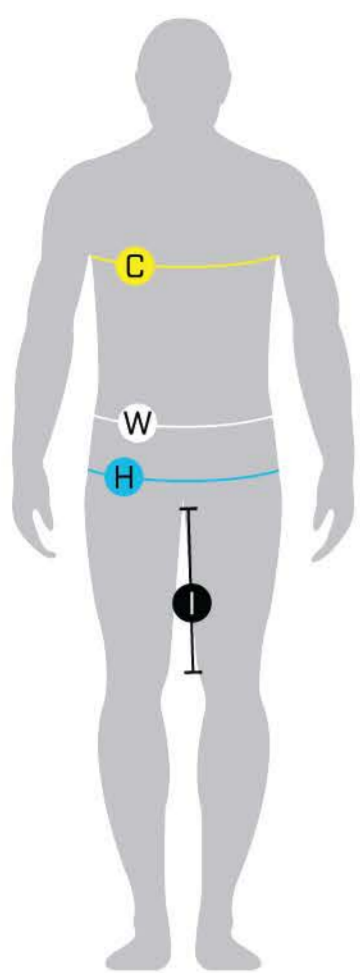

SIZE CHART

MEN'S

		XXS	XS	S	M	L	XL	XXL	3XL	4XL	5XL
SIZE : Inches											
CHEST	C	33-34	34-36	36-37	37-39	39-41	41-42.5	42.5-44	44-45	45-47	47+
WAIST	W	27-29	29-30	30-32	32-34	34-35.5	35.5-37	37-38.5	38.5-40	40-41.5	41.5+
HIPS	H	36-37	37-39	39-41	41-42.5	42.5-44	44-45.5	45.5-47	47-49	49-50	50+
INSEAM	I	XXS	XS	S	M	L	XL	XXL	3XL	4XL	5XL
ELITE/GRAVEL BIB		8.5"	9"	9.5"	10"	10.5"	10.75"	11"	11.5"	12"	12.5"
RACE BIB		8"	8.5"	9.5"	10"	10.5"	11"	11.5"	12"	12.5"	12.5"
BIOFIT BIB		7"	7.5"	8"	8.5"	9"	9.5"	10"	10.5"	11"	11.5"
PRO PELOTON BIB		8.5"	8.5"	9"	9.25"	9.75"	10"	10.5"	10.75"	11.25"	11.25"
CENTURY SHORT		9.5"	10"	10.5"	10.75"	11"	11.5"	12"	12.25"	12.75"	13"

WOMEN'S

		XXS	XS	S	M	L	XL	XXL	3XL	4XL	5XL
SIZE : Inches											
CHEST	C	29-31	31-33	33-34.5	34.5-36	36-37.5	37.5-39	39-40	40-42	42-44	44+
WAIST	W	22-24	24-25	25-27	27-29	29-30	30-32	32-33	33-35	35-37	37+
HIPS	H	33-35	35-37	37-38.5	38.5-40	40-41	41-43	43-44	44-46	46-48	48+
INSEAM	I	XXS	XS	S	M	L	XL	XXL	3XL	4XL	5XL
QOM BIB SHORT		6.75"	7"	7.5"	8"	8.5"	8.75"	9"	9.5"	9.75"	10"
WOMEN'S GRAVEL SHORT		8.25"	8.75"	9"	9.5"	9.75"	10.25"	10.75"	11"	11.25"	11.75"

YOUTH

		I	II	III	IV	V
YEARS		6-7	8-9	10-11	12-13	14-15
HEIGHT	H	<4'	4'3"	4'8"	5'1"	5'5"
INSEAM		6.5"	7"	7.5"	8"	8.5"

GLOVES

		XXS	XS	S	M	L	XL	XXL	3XL
SIZE : Centimeters									
HAND CIRCUMFERENCE (C)		<17	17-18.5	18.5-20	20-21	21-22.5	22.5-24	24-25	>25