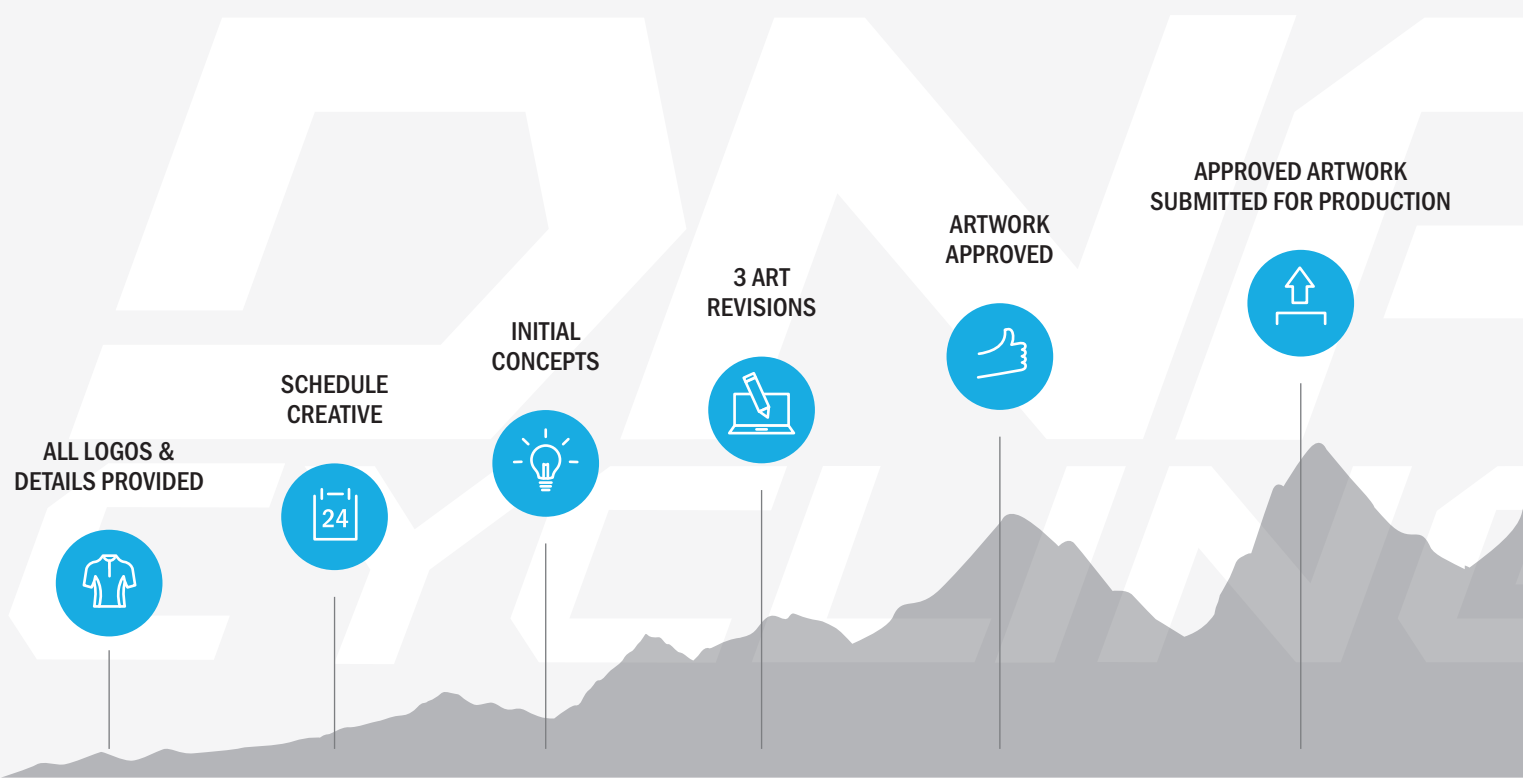

CREATIVE

50% DEPOSIT

ORDER

PRODUCT SELECTION

FIT KIT REQUEST

QUANTITIES

PRICING

ORDER ENTRY & CONFIRMATION

APPROVED ORDER SUBMITTED FOR PRODUCTION

MANUFACTURE

DELIVER

MANUFACTURE

DELIVER